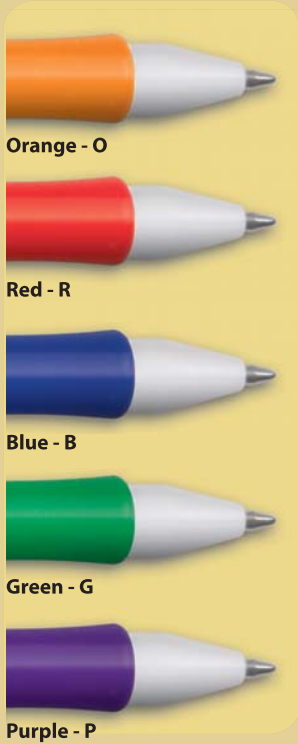

gala grip

sheer grip

Place Promo Code
GOGSG1 on your
PO for these offers

****Offer valid through 12/30/09****

Gala Grip		FCF-color code			
Quantity	300	500	1000	2500	
Was	\$0.75	\$0.70	\$0.63	\$0.58	
NOW	\$0.58	\$0.58	\$0.58	\$0.58	4c

Sheer Grip		FCM-color code			
Quantity	300	500	1000	2500	
Was	\$0.78	\$0.73	\$0.70	\$0.62	
NOW	\$0.62	\$0.62	\$0.62	\$0.62	4c

Pricing in US dollars

Pricing in US dollars

Setup: FREE one color imprint
Imprint Area: 2 x .5"
Imprint Colors: Black, Burgundy, Dark Blue, Dark Green, Gold, Medium Blue, Medium Green, Orange, Purple, Red, Silver, Teal, White or Yellow
Ink/Point: Black ink
Pack: 100/bag; 1000/carton
Weight: 2 lbs/100
Production Time: 5 days
FOB: San Diego, CA