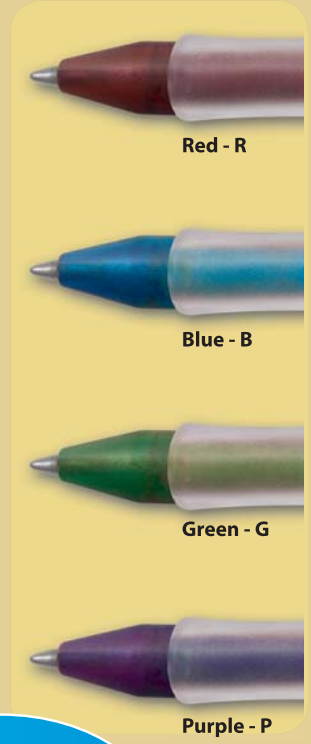

gala grip

sheer grip

Place Promo Code
GOGSG1 on your
PO for these offers

****Offer valid through 12/30/09****

Gala Grip		FCF-color code			
Quantity	300	500	1000	2500	
Was	\$0.75	\$0.70	\$0.63	\$0.58	
NOW	\$0.58	\$0.58	\$0.58	\$0.58	4c

Sheer Grip		FCM-color code			
Quantity	300	500	1000	2500	
Was	\$0.78	\$0.73	\$0.70	\$0.62	
NOW	\$0.62	\$0.62	\$0.62	\$0.62	4c

Pricing in US dollars

Pricing in US dollars

Setup: FREE one color imprint
Imprint Area: 2 x .5"
Imprint Colors: Black, Burgundy, Dark Blue, Dark Green, Gold, Medium Blue, Medium Green, Orange, Purple, Red, Silver, Teal, White or Yellow
Ink/Point: Black ink
Pack: 100/bag; 1000/carton
Weight: 2 lbs/100
Production Time: 5 days
FOB: San Diego, CA